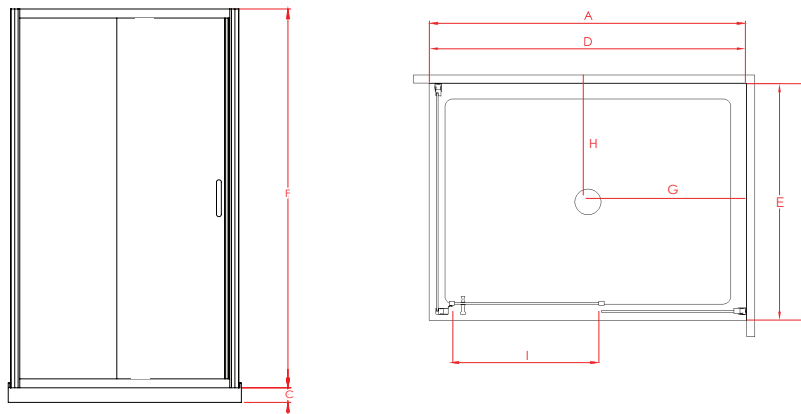

BRIGHTON

2-SIDED

Enhance your Kiwi bathroom with the Raymor Brighton Shower. Featuring EnduroShield pre-coated glass for superb resistance against staining, build-up, and etching from soap scum, limescale, dirt, grime, salt, and chlorine spray. This shower boasts a 1950mm high screen, 6mm toughened safety glass, and a stainless-steel pivot block for durability.

1200x900mm Slider Corner Mould Liner RH Black **SKU: 822536**

Features & Benefits

- 6mm Safety Glass (AS/NZS 2208)
- Chrome, White or Black Frame Available
- Pre-coated with Enduroshield for easy cleaning
- 1950mm High Door and Returns
- 65mm High Profile Acrylic Tray with Offset Waste Options Available
- Flat, Side or Corner Mould Liner Options

*Protected and Licensed under Patent No.529079

SPECIFICATIONS

DOOR x RETURN	TRAY			DOOR SET*			WASTE		OPENING DOOR
	A	B	C	D (± 6)	E (± 6)	F	G	H	I
1200x900mm Slider	1200	900	65	1165	865	1950	450	600	480