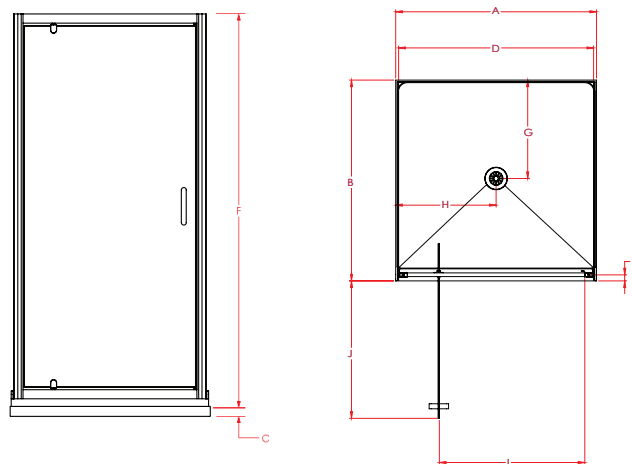

1000x1000mm Corner Mould **SKU: 822521**  
Liner Black

#### Features & Benefits

- 6mm Safety Glass (AS/NZS 2208)
- Chrome, White or Black Frame Available
- Pre-coated with Enduroshield for easy cleaning
- 1950mm High Door and Returns
- 65mm High Profile Acrylic Tray
- Flat, Side or Corner Mould Liner Options

### SPECIFICATIONS

DOOR x RETURN	TRAY			DOOR SET*			WASTE		OPENING DOOR	
	A	B	C	D (± 6)	E (± 6)	F	G	H	I	J
1000x1000mm	1000	1000	65	975	30	1950	500	500	710	685