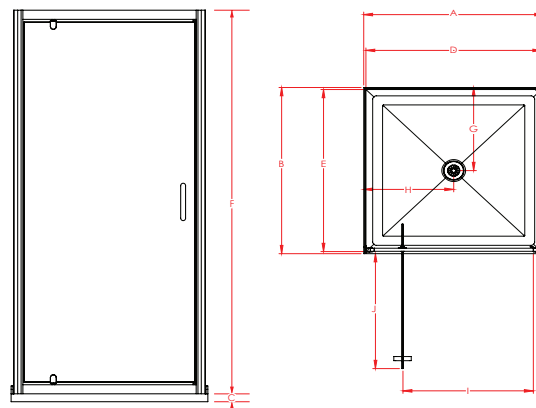

#### Features & Benefits

- 6mm Safety Glass (AS/NZS 2208)
- Chrome, White or Black Frame Available
- Pre-coated with Enduroshield for easy cleaning
- 1950mm High Door and Returns
- 65mm High Profile Acrylic Tray with Offset Waste Options Available
- Flat, Side or Corner Mould Liner Options

### SPECIFICATIONS

DOOR x RETURN	TRAY			DOOR SET*			WASTE		OPENING DOOR	
	A	B	C	D (± 6)	E (± 6)	F	G	H	I	J
1000x1000mm	1000	1000	65	980	980	1950	500	500	710	685