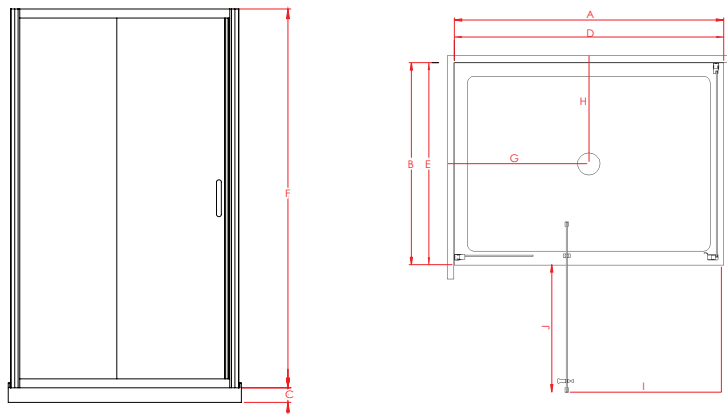

1200x900mm Slider Corner Mould Liner LH Black **SKU: 822535**

Features & Benefits

- 6mm Safety Glass (AS/NZS 2208)
- Chrome, White or Black Frame Available
- Pre-coated with Enduroshield for easy cleaning
- 1950mm High Door and Returns
- 65mm High Profile Acrylic Tray with Offset Waste Options Available
- Flat, Side or Corner Mould Liner Options

*Protected and Licensed under Patent No.529079

SPECIFICATIONS

DOOR x RETURN	TRAY			DOOR SET*			WASTE		OPENING DOOR
	A	B	C	D (± 6)	E (± 6)	F	G	H	I
1200x900mm Slider	1200	900	65	1165	865	1950	450	600	480