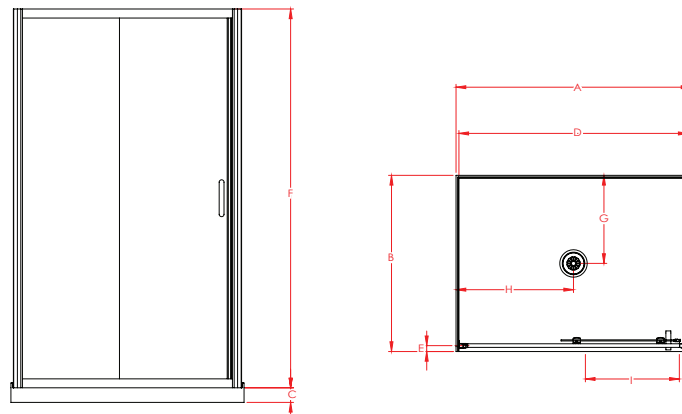

BRIGHTON

3-SIDED

Enhance your Kiwi bathroom with the Raymor Brighton Shower. Featuring EnduroShield pre-coated glass for superb resistance against staining, build-up, and etching from soap scum, limescale, dirt, grime, salt, and chlorine spray. This shower boasts a 1950mm high screen, 6mm toughened safety glass, and a stainless-steel pivot block for durability.

1200x900mm Slider Side Mould Liner Black

SKU: 822538

Features & Benefits

- 6mm Safety Glass (AS/NZS 2208)
- Chrome, White or Black Frame Available
- Pre-coated with Enduroshield for easy cleaning
- 1950mm High Door and Returns
- 65mm High Profile Acrylic Tray
- Flat, Side or Corner Mould Liner Options

SPECIFICATIONS

| DOOR x RETURN | TRAY | | | DOOR SET* | | | WASTE | | OPENING DOOR |
|-------------------|------|-----|----|-----------|---------|------|-------|-----|--------------|
| | A | B | C | D (± 6) | E (± 6) | F | G | H | I |
| 1200x900mm Slider | 1200 | 900 | 65 | 1175 | 30 | 1950 | 450 | 600 | 480 |