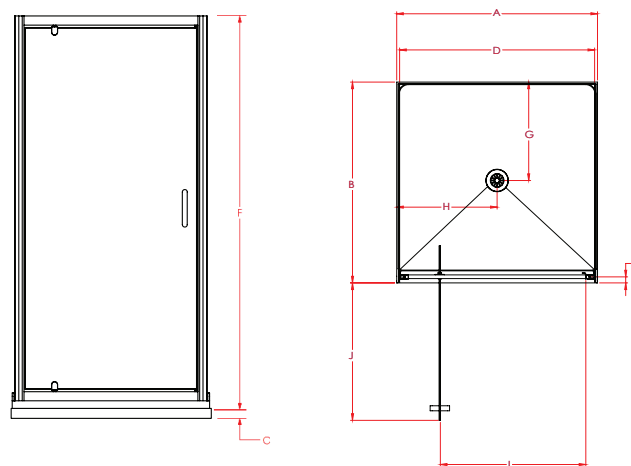

BRIGHTON

3-SIDED

Enhance your Kiwi bathroom with the Raymor Brighton Shower. Featuring EnduroShield pre-coated glass for superb resistance against staining, build-up, and etching from soap scum, limescale, dirt, grime, salt, and chlorine spray. This shower boasts a 1950mm high screen, 6mm toughened safety glass, and a stainless-steel pivot block for durability.

1000x1000mm Side Mould Liner Black **SKU: 822520**

Features & Benefits

- 6mm Safety Glass (AS/NZS 2208)
- Chrome, White or Black Frame Available
- Pre-coated with Enduroshield for easy cleaning
- 1950mm High Door and Returns
- 65mm High Profile Acrylic Tray
- Flat, Side or Corner Mould Liner Options

SPECIFICATIONS

DOOR x RETURN	TRAY			DOOR SET*			WASTE		OPENING DOOR	
	A	B	C	D (± 6)	E (± 6)	F	G	H	I	J
1000x1000mm	1000	1000	65	975	30	1950	500	500	710	685