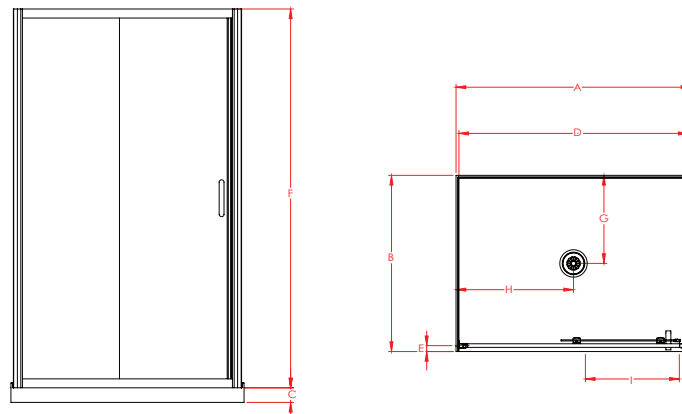

1200x900mm Slider Flat  
Liner Black

SKU: 822537

#### Features & Benefits

- 6mm Safety Glass (AS/NZS 2208)
- Chrome, White or Black Frame Available
- Pre-coated with Enduroshield for easy cleaning
- 1950mm High Door and Returns
- 65mm High Profile Acrylic Tray
- Flat, Side or Corner Mould Liner Options

#### SPECIFICATIONS

| DOOR x RETURN     | TRAY |     |    | DOOR SET* |         |      | WASTE |     | OPENING DOOR |
|-------------------|------|-----|----|-----------|---------|------|-------|-----|--------------|
|                   | A    | B   | C  | D (± 6)   | E (± 6) | F    | G     | H   | I            |
| 1200x900mm Slider | 1200 | 900 | 65 | 1175      | 30      | 1950 | 450   | 600 | 480          |