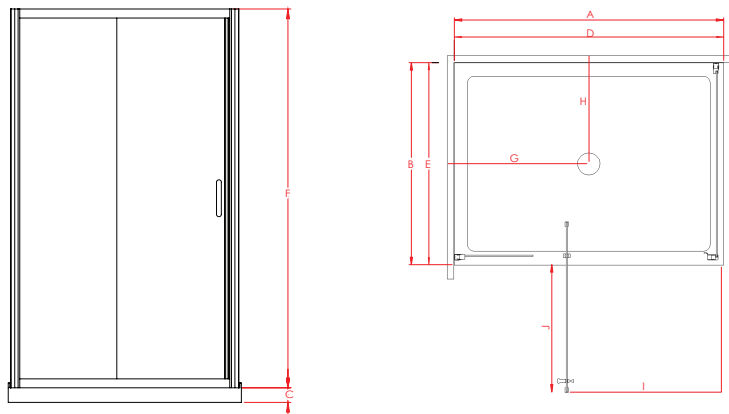

1200x900mm Slider Side
Mould Liner LH Black

SKU: 822533

Features & Benefits

- 6mm Safety Glass (AS/NZS 2208)
- Chrome, White or Black Frame Available
- Pre-coated with Enduroshield for easy cleaning
- 1950mm High Door and Returns
- 65mm High Profile Acrylic Tray with Offset Waste Options Available
- Flat, Side or Corner Mould Liner Options

SPECIFICATIONS

DOOR x RETURN	TRAY			DOOR SET*			WASTE		OPENING DOOR
	A	B	C	D (± 6)	E (± 6)	F	G	H	I
1200x900mm Slider	1200	900	65	1165	865	1950	450	600	480