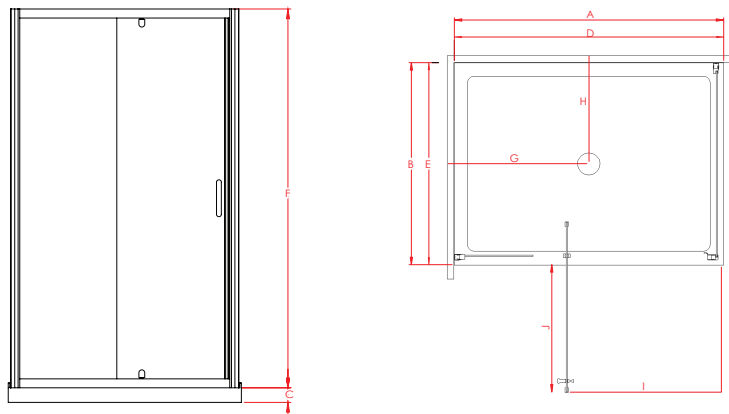

1200x900mm Side Mould  
Liner LH Black

SKU: 822524

#### Features & Benefits

- 6mm Safety Glass (AS/NZS 2208)
- Chrome, White or Black Frame Available
- Pre-coated with Enduroshield for easy cleaning
- 1950mm High Door and Returns
- 65mm High Profile Acrylic Tray with Offset Waste Options Available
- Flat, Side or Corner Mould Liner Options

### SPECIFICATIONS

DOOR x RETURN	TRAY			DOOR SET*			WASTE		OPENING DOOR	
	A	B	C	D (± 6)	E (± 6)	F	G	H	I	J
1200x900mm	1200	900	65	1165	865	1950	450	600	605	575