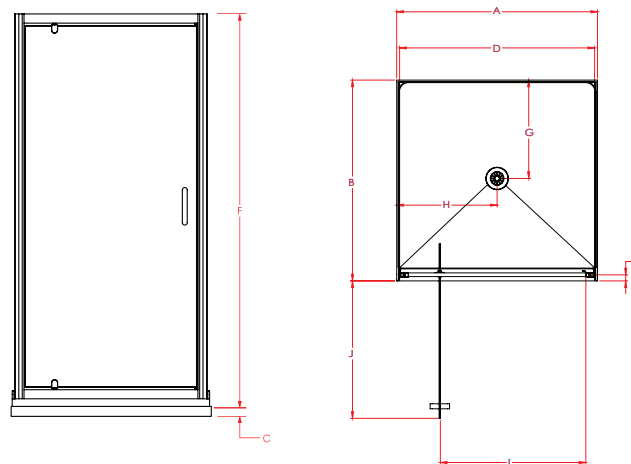

BRIGHTON

3-SIDED

Enhance your Kiwi bathroom with the Raymor Brighton Shower. Featuring EnduroShield pre-coated glass for superb resistance against staining, build-up, and etching from soap scum, limescale, dirt, grime, salt, and chlorine spray. This shower boasts a 1950mm high screen, 6mm toughened safety glass, and a stainless-steel pivot block for durability.

900x900mm Corner Mould
Liner Black **SKU: 822515**

Features & Benefits

- 6mm Safety Glass (AS/NZS 2208)
- Chrome, White or Black Frame Available
- Pre-coated with Enduroshield for easy cleaning
- 1950mm High Door and Returns
- 65mm High Profile Acrylic Tray
- Flat, Side or Corner Mould Liner Options

*Protected and Licensed under Patent No.529079

SPECIFICATIONS

DOOR x RETURN	TRAY			DOOR SET*			WASTE		OPENING DOOR	
	A	B	C	D (± 6)	E (± 6)	F	G	H	I	J
900x900mm	900	900	65	875	30	1950	450	450	670	645