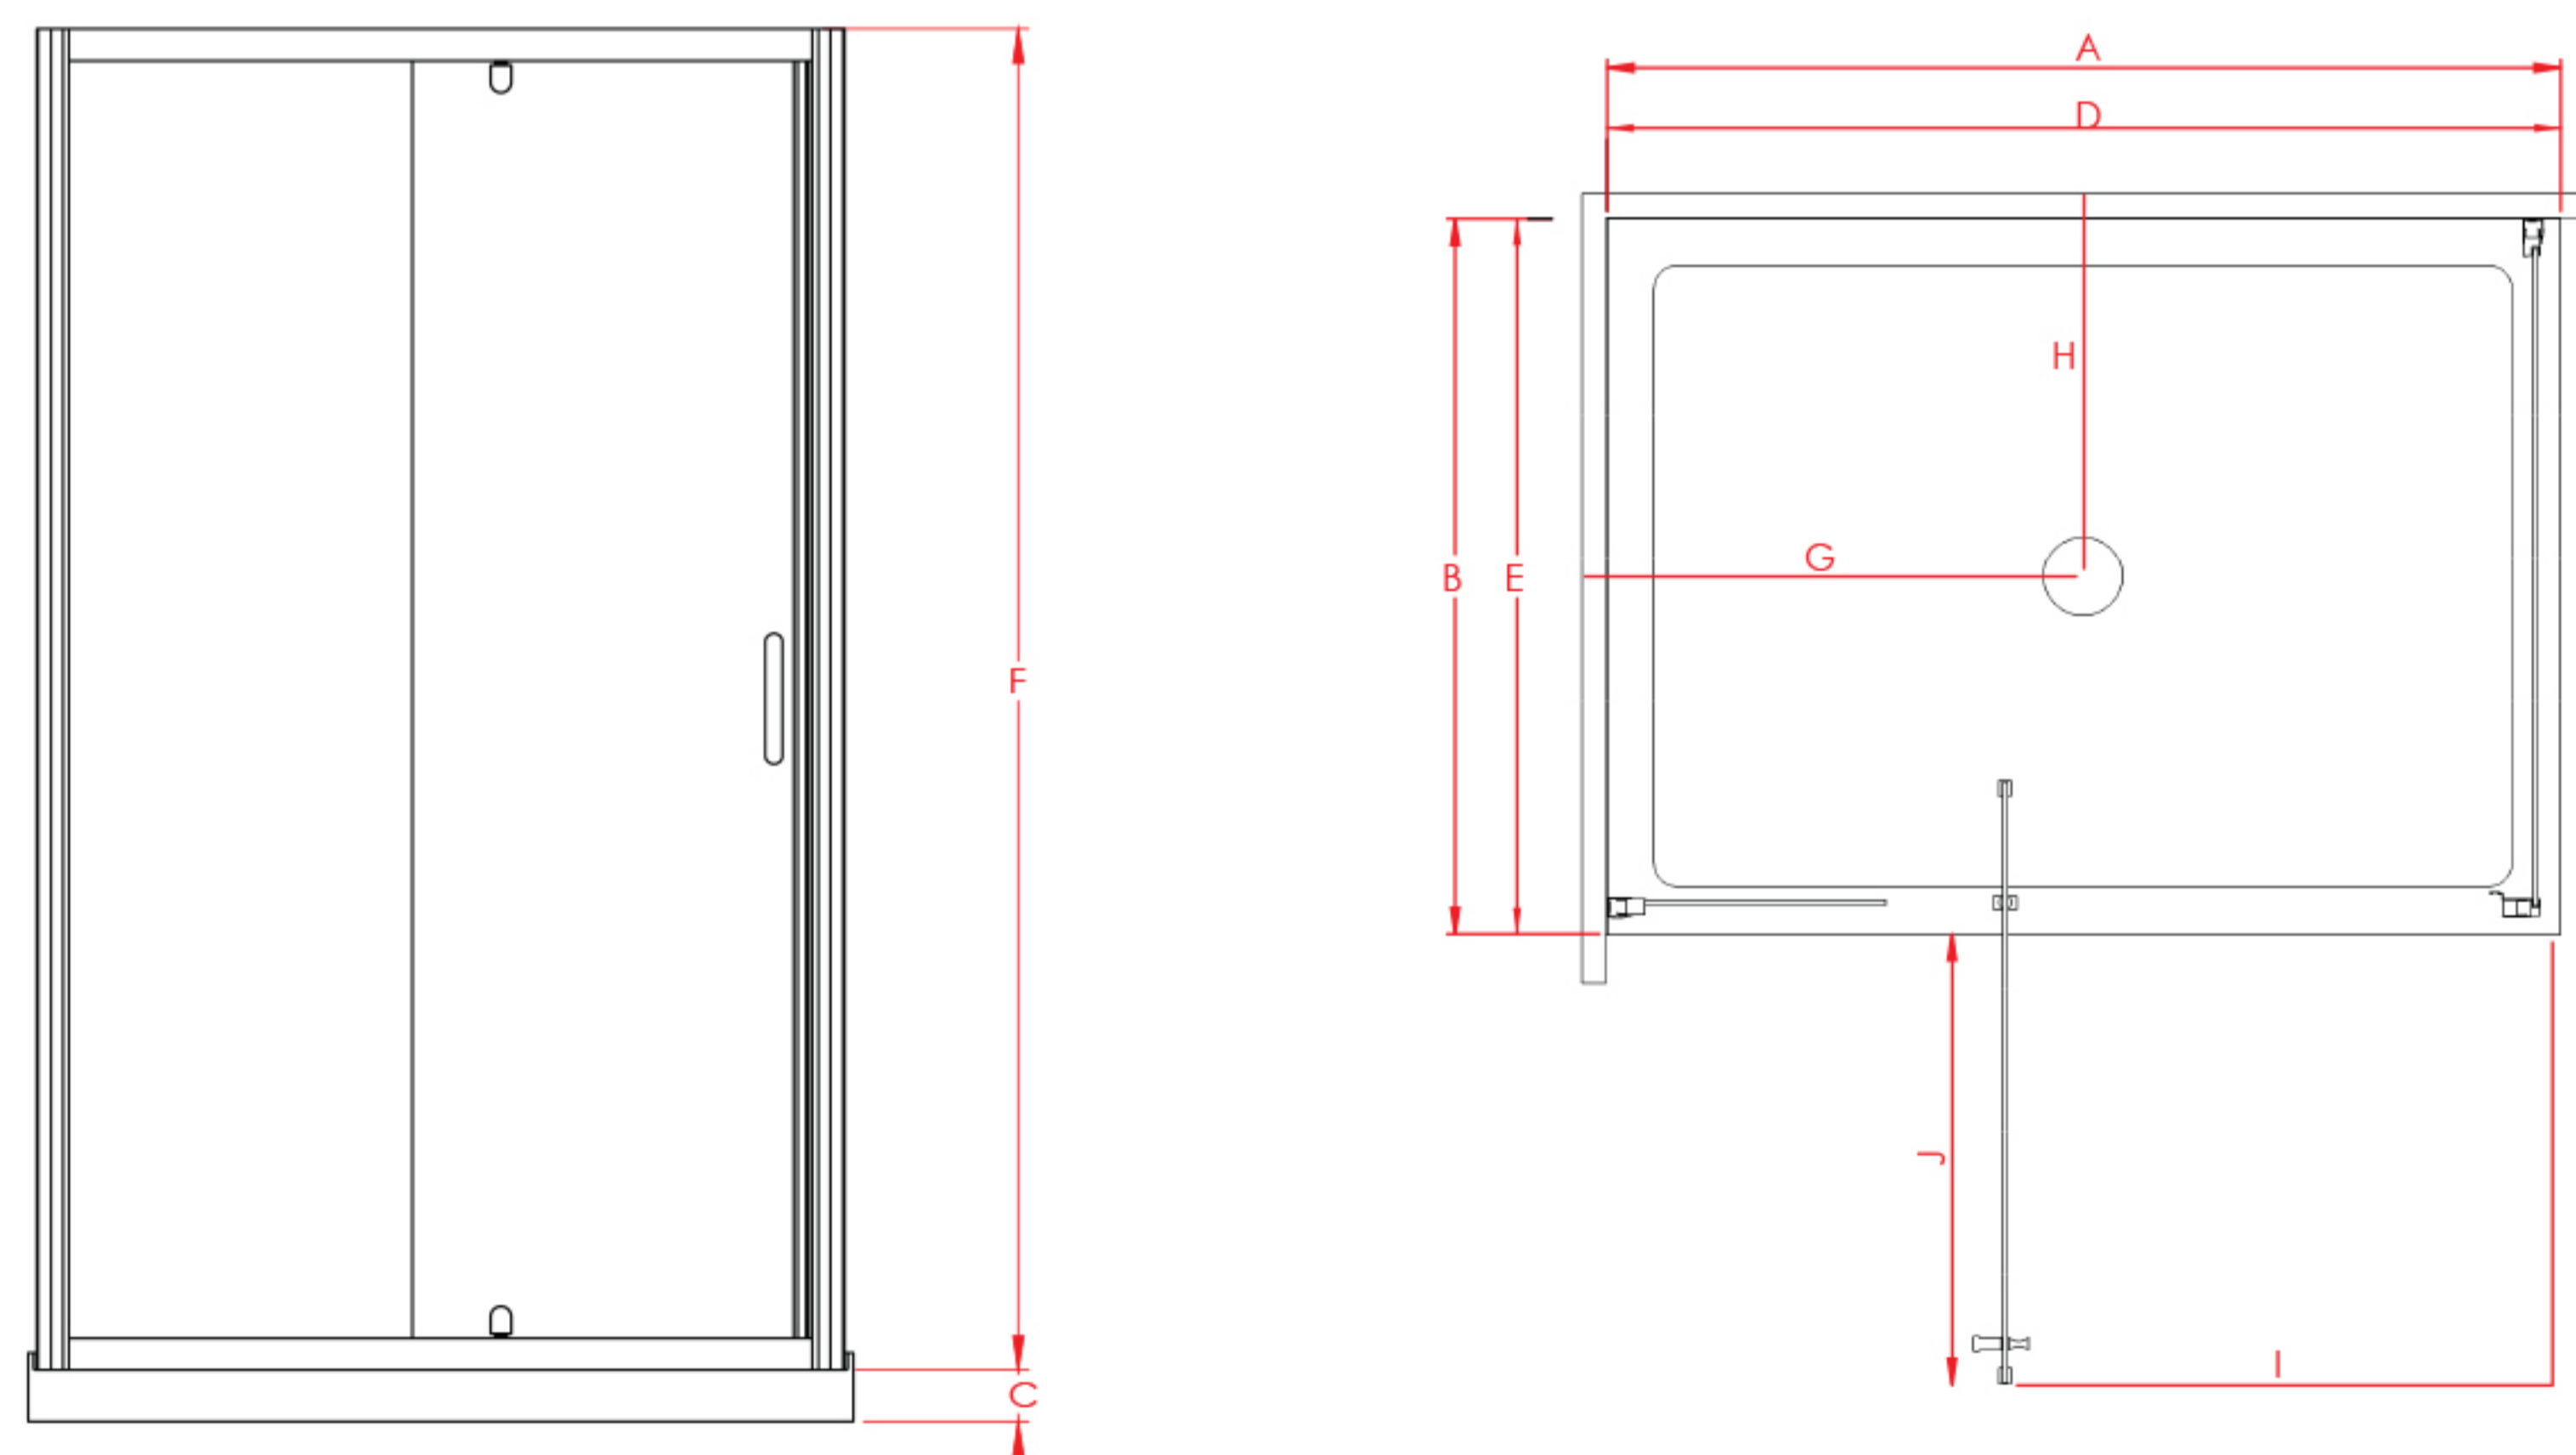

BRIGHTON

2-SIDED

Enhance your Kiwi bathroom with the Raymor Brighton Shower. Featuring EnduroShield pre-coated glass for superb resistance against staining, build-up, and etching from soap scum, limescale, dirt, grime, salt, and chlorine spray. This shower boasts a 1950mm high screen, 6mm toughened safety glass, and a stainless-steel pivot block for durability.

1200x900mm Corner Mould
Liner LH Black **SKU: 822526**

Features & Benefits

- 6mm Safety Glass (AS/NZS 2208)
- Chrome, White or Black Frame Available
- Pre-coated with Enduroshield for easy cleaning
- 1950mm High Door and Returns
- 65mm High Profile Acrylic Tray with Offset Waste Options Available
- Flat, Side or Corner Mould Liner Options

*Protected and Licensed under Patent No.529079

SPECIFICATIONS

DOOR x RETURN	TRAY			DOOR SET*			WASTE		OPENING DOOR	
	A	B	C	D (± 6)	E (± 6)	F	G	H	I	J
1200x900mm	1200	900	65	1165	865	1950	450	600	605	575