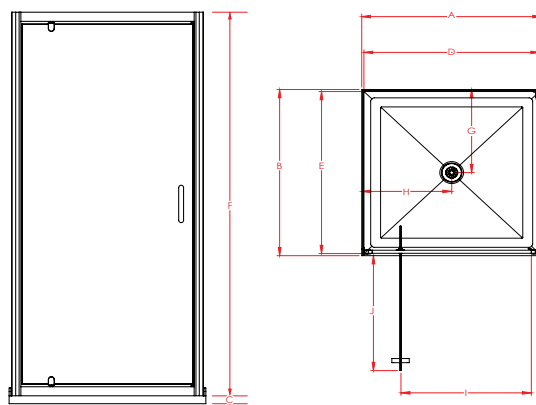

1000x1000mm Flat Liner  
Black

SKU: 822516

#### Features & Benefits

- 6mm Safety Glass (AS/NZS 2208)
- Chrome, White or Black Frame Available
- Pre-coated with Enduroshield for easy cleaning
- 1950mm High Door and Returns
- 65mm High Profile Acrylic Tray with Offset Waste Options Available
- Flat, Side or Corner Mould Liner Options

#### SPECIFICATIONS

DOOR x RETURN	TRAY			DOOR SET*			WASTE		OPENING DOOR	
	A	B	C	D (± 6)	E (± 6)	F	G	H	I	J
1000x1000mm	1000	1000	65	980	980	1950	500	500	710	685