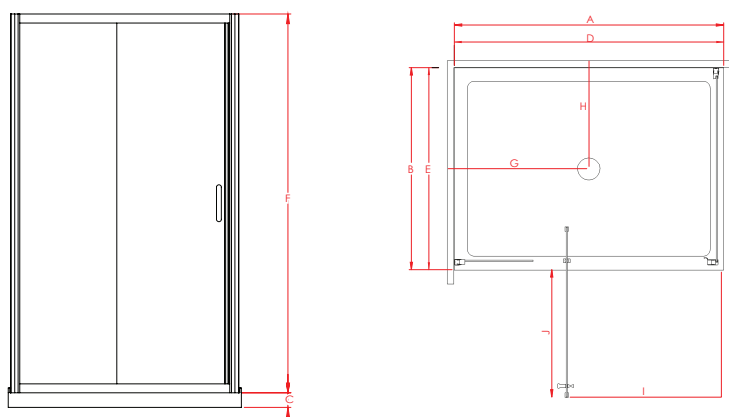

1200x900mm Slider Flat
Liner LH Black

SKU: 822531

Features & Benefits

- 6mm Safety Glass (AS/NZS 2208)
- Chrome, White or Black Frame Available
- Pre-coated with Enduroshield for easy cleaning
- 1950mm High Door and Returns
- 65mm High Profile Acrylic Tray with Offset Waste Options Available
- Flat, Side or Corner Mould Liner Options

SPECIFICATIONS

DOOR x RETURN	TRAY			DOOR SET*			WASTE		OPENING DOOR
	A	B	C	D (± 6)	E (± 6)	F	G	H	I
1200x900mm Slider	1200	900	65	1165	865	1950	450	600	480