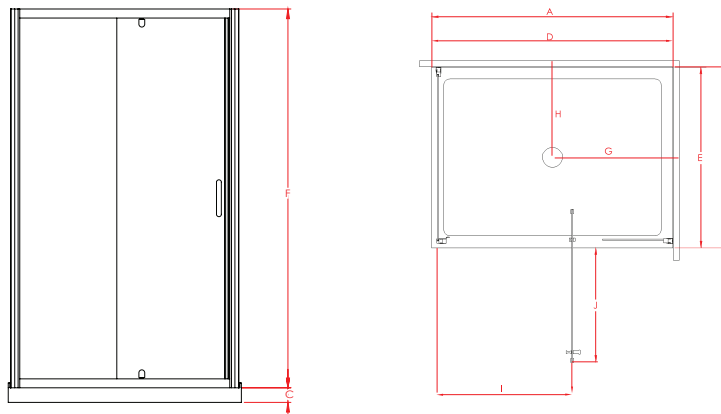

1200x900mm Side Mould  
Liner RH Black

SKU: 822525

#### Features & Benefits

- 6mm Safety Glass (AS/NZS 2208)
- Chrome, White or Black Frame Available
- Pre-coated with Enduroshield for easy cleaning
- 1950mm High Door and Returns
- 65mm High Profile Acrylic Tray with Offset Waste Options Available
- Flat, Side or Corner Mould Liner Options

### SPECIFICATIONS

DOOR x RETURN	TRAY			DOOR SET*			WASTE		OPENING DOOR	
	A	B	C	D (± 6)	E (± 6)	F	G	H	I	J
1200x900mm	1200	900	65	1165	865	1950	450	600	605	575