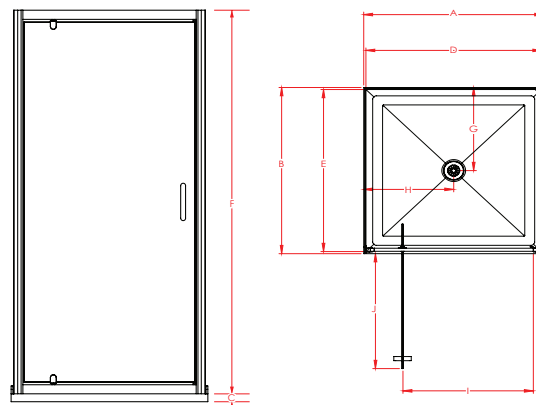

BRIGHTON

2-SIDED

Enhance your Kiwi bathroom with the Raymor Brighton Shower. Featuring EnduroShield pre-coated glass for superb resistance against staining, build-up, and etching from soap scum, limescale, dirt, grime, salt, and chlorine spray. This shower boasts a 1950mm high screen, 6mm toughened safety glass, and a stainless-steel pivot block for durability.

1000x1000mm Flat Liner
Black

SKU: 822516

Features & Benefits

- 6mm Safety Glass (AS/NZS 2208)
- Chrome, White or Black Frame Available
- Pre-coated with Enduroshield for easy cleaning
- 1950mm High Door and Returns
- 65mm High Profile Acrylic Tray with Offset Waste Options Available
- Flat, Side or Corner Mould Liner Options

SPECIFICATIONS

DOOR x RETURN	TRAY			DOOR SET*			WASTE		OPENING DOOR	
	A	B	C	D (± 6)	E (± 6)	F	G	H	I	J
1000x1000mm	1000	1000	65	980	980	1950	500	500	710	685