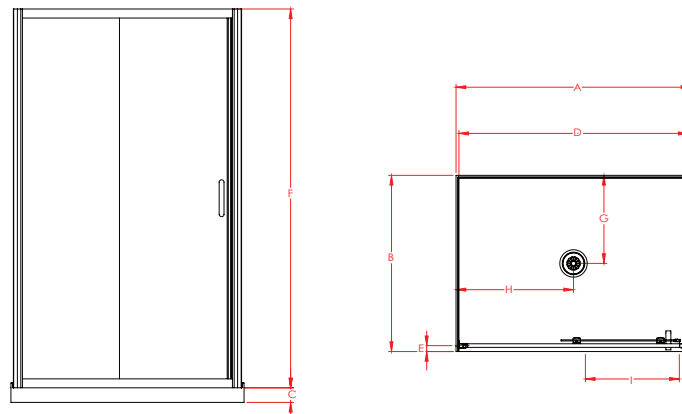

BRIGHTON

3-SIDED

Enhance your Kiwi bathroom with the Raymor Brighton Shower. Featuring EnduroShield pre-coated glass for superb resistance against staining, build-up, and etching from soap scum, limescale, dirt, grime, salt, and chlorine spray. This shower boasts a 1950mm high screen, 6mm toughened safety glass, and a stainless-steel pivot block for durability.

1200x900mm Slider Corner **SKU: 822539**
Mould Liner Black

Features & Benefits

- 6mm Safety Glass (AS/NZS 2208)
- Chrome, White or Black Frame Available
- Pre-coated with Enduroshield for easy cleaning
- 1950mm High Door and Returns
- 65mm High Profile Acrylic Tray
- Flat, Side or Corner Mould Liner Options

*Protected and Licensed under Patent No.529079

SPECIFICATIONS

DOOR x RETURN	TRAY			DOOR SET*			WASTE		OPENING DOOR
	A	B	C	D (± 6)	E (± 6)	F	G	H	I
1200x900mm Slider	1200	900	65	1175	30	1950	450	600	480