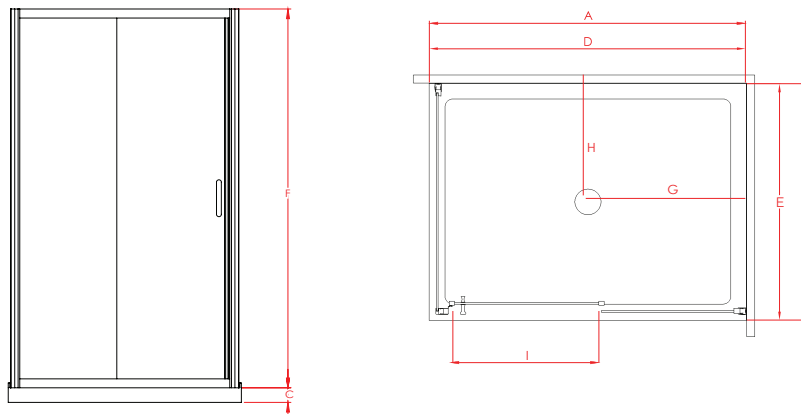

1200x900mm Slider Flat  
Liner RH Black

SKU: 822532

#### Features & Benefits

- 6mm Safety Glass (AS/NZS 2208)
- Chrome, White or Black Frame Available
- Pre-coated with Enduroshield for easy cleaning
- 1950mm High Door and Returns
- 65mm High Profile Acrylic Tray with Offset Waste Options Available
- Flat, Side or Corner Mould Liner Options

### SPECIFICATIONS

DOOR x RETURN	TRAY			DOOR SET*			WASTE		OPENING DOOR
	A	B	C	D (± 6)	E (± 6)	F	G	H	I
1200x900mm Slider	1200	900	65	1165	865	1950	450	600	480