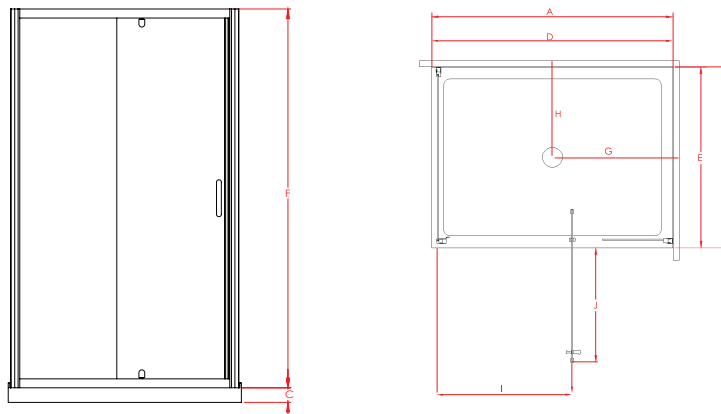

BRIGHTON

2-SIDED

Enhance your Kiwi bathroom with the Raymor Brighton Shower. Featuring EnduroShield pre-coated glass for superb resistance against staining, build-up, and etching from soap scum, limescale, dirt, grime, salt, and chlorine spray. This shower boasts a 1950mm high screen, 6mm toughened safety glass, and a stainless-steel pivot block for durability.

1200x900mm Flat Liner RH **SKU: 822523**
Black

Features & Benefits

- 6mm Safety Glass (AS/NZS 2208)
- Chrome, White or Black Frame Available
- Pre-coated with Enduroshield for easy cleaning
- 1950mm High Door and Returns
- 65mm High Profile Acrylic Tray with Offset Waste Options Available
- Flat, Side or Corner Mould Liner Options

SPECIFICATIONS

DOOR x RETURN	TRAY			DOOR SET*			WASTE		OPENING DOOR	
	A	B	C	D (± 6)	E (± 6)	F	G	H	I	J
1200x900mm	1200	900	65	1165	865	1950	450	600	605	575