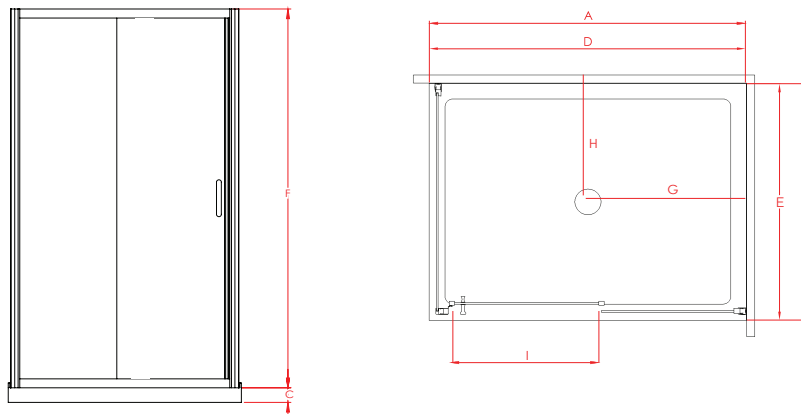

BRIGHTON

2-SIDED

Enhance your Kiwi bathroom with the Raymor Brighton Shower. Featuring EnduroShield pre-coated glass for superb resistance against staining, build-up, and etching from soap scum, limescale, dirt, grime, salt, and chlorine spray. This shower boasts a 1950mm high screen, 6mm toughened safety glass, and a stainless-steel pivot block for durability.

1200x900mm Slider Side Mould Liner RH Black

SKU: 822534

Features & Benefits

- 6mm Safety Glass (AS/NZS 2208)
- Chrome, White or Black Frame Available
- Pre-coated with Enduroshield for easy cleaning
- 1950mm High Door and Returns
- 65mm High Profile Acrylic Tray with Offset Waste Options Available
- Flat, Side or Corner Mould Liner Options

SPECIFICATIONS

DOOR x RETURN	TRAY			DOOR SET*			WASTE		OPENING DOOR
	A	B	C	D (± 6)	E (± 6)	F	G	H	I
1200x900mm Slider	1200	900	65	1165	865	1950	450	600	480