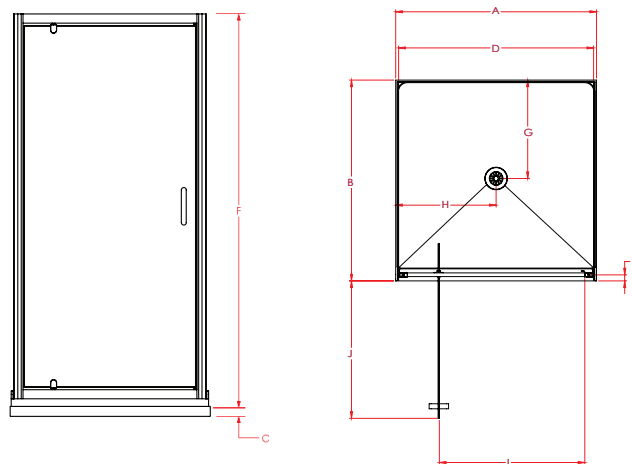

BRIGHTON

3-SIDED

Enhance your Kiwi bathroom with the Raymor Brighton Shower. Featuring EnduroShield pre-coated glass for superb resistance against staining, build-up, and etching from soap scum, limescale, dirt, grime, salt, and chlorine spray. This shower boasts a 1950mm high screen, 6mm toughened safety glass, and a stainless-steel pivot block for durability.

900x900mm Side Mould
Liner Black

SKU: 822514

Features & Benefits

- 6mm Safety Glass (AS/NZS 2208)
- Chrome, White or Black Frame Available
- Pre-coated with Enduroshield for easy cleaning
- 1950mm High Door and Returns
- 65mm High Profile Acrylic Tray
- Flat, Side or Corner Mould Liner Options

SPECIFICATIONS

DOOR x RETURN	TRAY			DOOR SET*			WASTE		OPENING DOOR	
	A	B	C	D (± 6)	E (± 6)	F	G	H	I	J
900x900mm	900	900	65	875	30	1950	450	450	670	645