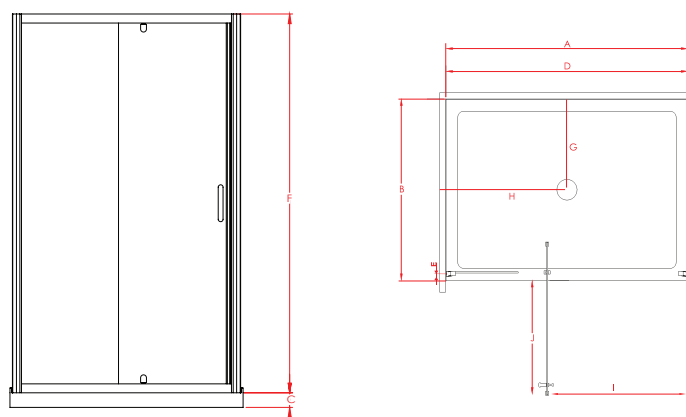

1200x900mm Flat Liner
Black

SKU: 822528

Features & Benefits

- 6mm Safety Glass (AS/NZS 2208)
- Chrome, White or Black Frame Available
- Pre-coated with Enduroshield for easy cleaning
- 1950mm High Door and Returns
- 65mm High Profile Acrylic Tray
- Flat, Side or Corner Mould Liner Options

SPECIFICATIONS

DOOR x RETURN	TRAY			DOOR SET*			WASTE		OPENING DOOR	
	A	B	C	D (± 6)	E (± 6)	F	G	H	I	J
1200x900mm	1200	900	65	1175	30	1950	450	600	605	575