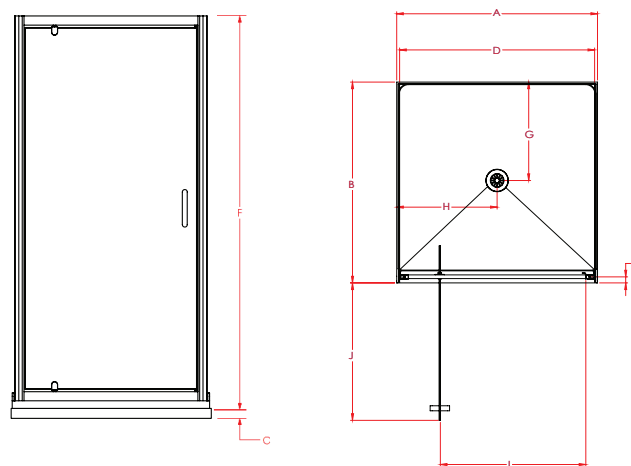

### 3-SIDED

Enhance your Kiwi bathroom with the Raymor Brighton Shower. Featuring EnduroShield pre-coated glass for superb resistance against staining, build-up, and etching from soap scum, limescale, dirt, grime, salt, and chlorine spray. This shower boasts a 1950mm high screen, 6mm toughened safety glass, and a stainless-steel pivot block for durability.

900x900mm Flat Liner Black **SKU: 822513**

#### Features & Benefits

- 6mm Safety Glass (AS/NZS 2208)
- Chrome, White or Black Frame Available
- Pre-coated with Enduroshield for easy cleaning
- 1950mm High Door and Returns
- 65mm High Profile Acrylic Tray
- Flat, Side or Corner Mould Liner Options

#### SPECIFICATIONS

DOOR x RETURN	TRAY			DOOR SET*			WASTE		OPENING DOOR	
	A	B	C	D (± 6)	E (± 6)	F	G	H	I	J
900x900mm	900	900	65	875	30	1950	450	450	670	645