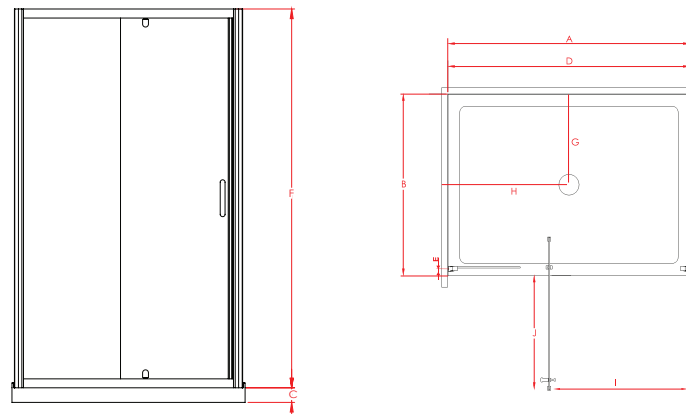

BRIGHTON

3-SIDED

Enhance your Kiwi bathroom with the Raymor Brighton Shower. Featuring EnduroShield pre-coated glass for superb resistance against staining, build-up, and etching from soap scum, limescale, dirt, grime, salt, and chlorine spray. This shower boasts a 1950mm high screen, 6mm toughened safety glass, and a stainless-steel pivot block for durability.

1200x900mm Corner Mould Liner Black **SKU: 822530**

Features & Benefits

- 6mm Safety Glass (AS/NZS 2208)
- Chrome, White or Black Frame Available
- Pre-coated with Enduroshield for easy cleaning
- 1950mm High Door and Returns
- 65mm High Profile Acrylic Tray
- Flat, Side or Corner Mould Liner Options

*Protected and Licensed under Patent No.529079

SPECIFICATIONS

| DOOR x RETURN | TRAY | | | DOOR SET* | | | WASTE | | OPENING DOOR | |
|---------------|------|-----|----|-----------|---------|------|-------|-----|--------------|-----|
| | A | B | C | D (± 6) | E (± 6) | F | G | H | I | J |
| 1200x900mm | 1200 | 900 | 65 | 1175 | 30 | 1950 | 450 | 600 | 605 | 575 |