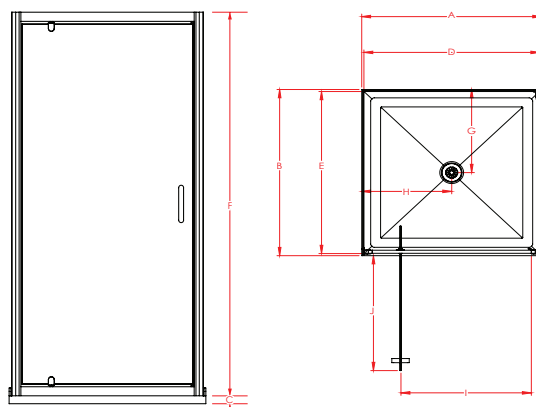

BRIGHTON

2-SIDED

Enhance your Kiwi bathroom with the Raymor Brighton Shower. Featuring EnduroShield pre-coated glass for superb resistance against staining, build-up, and etching from soap scum, limescale, dirt, grime, salt, and chlorine spray. This shower boasts a 1950mm high screen, 6mm toughened safety glass, and a stainless-steel pivot block for durability.

900x900mm Flat Liner Black **SKU: 822510**

Features & Benefits

- 6mm Safety Glass (AS/NZS 2208)
- Chrome, White or Black Frame Available
- Pre-coated with Enduroshield for easy cleaning
- 1950mm High Door and Returns
- 65mm High Profile Acrylic Tray with Offset Waste Options Available
- Flat, Side or Corner Mould Liner Options

SPECIFICATIONS

DOOR x RETURN	TRAY			DOOR SET*			WASTE		OPENING DOOR	
	A	B	C	D (± 6)	E (± 6)	F	G	H	I	J
900x900mm	900	900	65	880	880	1950	450	450	610	585