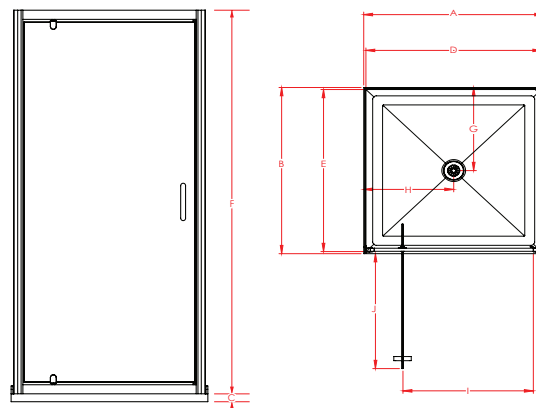

BRIGHTON

2-SIDED

Enhance your Kiwi bathroom with the Raymor Brighton Shower. Featuring EnduroShield pre-coated glass for superb resistance against staining, build-up, and etching from soap scum, limescale, dirt, grime, salt, and chlorine spray. This shower boasts a 1950mm high screen, 6mm toughened safety glass, and a stainless-steel pivot block for durability.

900x900mm Corner Mould Liner Black **SKU: 822512**

Features & Benefits

- 6mm Safety Glass (AS/NZS 2208)
- Chrome, White or Black Frame Available
- Pre-coated with Enduroshield for easy cleaning
- 1950mm High Door and Returns
- 65mm High Profile Acrylic Tray with Offset Waste Options Available
- Flat, Side or Corner Mould Liner Options

*Protected and Licensed under Patent No.529079

SPECIFICATIONS

DOOR x RETURN	TRAY			DOOR SET*			WASTE		OPENING DOOR	
	A	B	C	D (± 6)	E (± 6)	F	G	H	I	J
900x900mm	900	900	65	880	880	1950	450	450	610	585