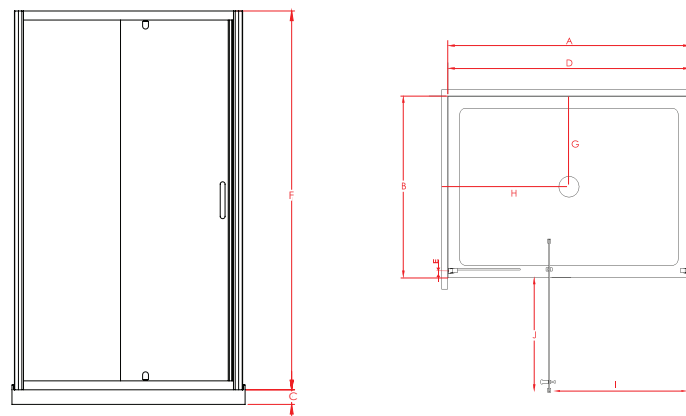

BRIGHTON

3-SIDED

Enhance your Kiwi bathroom with the Raymor Brighton Shower. Featuring EnduroShield pre-coated glass for superb resistance against staining, build-up, and etching from soap scum, limescale, dirt, grime, salt, and chlorine spray. This shower boasts a 1950mm high screen, 6mm toughened safety glass, and a stainless-steel pivot block for durability.

1200x900mm Side Mould
Liner Black

SKU: 822529

Features & Benefits

- 6mm Safety Glass (AS/NZS 2208)
- Chrome, White or Black Frame Available
- Pre-coated with Enduroshield for easy cleaning
- 1950mm High Door and Returns
- 65mm High Profile Acrylic Tray
- Flat, Side or Corner Mould Liner Options

SPECIFICATIONS

DOOR x RETURN	TRAY			DOOR SET*			WASTE		OPENING DOOR	
	A	B	C	D (± 6)	E (± 6)	F	G	H	I	J
1200x900mm	1200	900	65	1175	30	1950	450	600	605	575