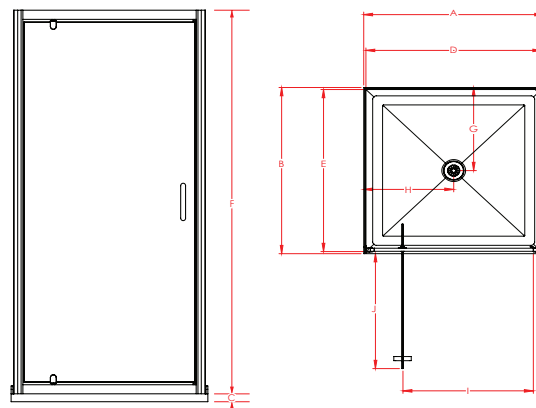

BRIGHTON

2-SIDED

Enhance your Kiwi bathroom with the Raymor Brighton Shower. Featuring EnduroShield pre-coated glass for superb resistance against staining, build-up, and etching from soap scum, limescale, dirt, grime, salt, and chlorine spray. This shower boasts a 1950mm high screen, 6mm toughened safety glass, and a stainless-steel pivot block for durability.

900x900mm Side Mould
Liner Black

SKU: 822511

Features & Benefits

- 6mm Safety Glass (AS/NZS 2208)
- Chrome, White or Black Frame Available
- Pre-coated with Enduroshield for easy cleaning
- 1950mm High Door and Returns
- 65mm High Profile Acrylic Tray with Offset Waste Options Available
- Flat, Side or Corner Mould Liner Options

SPECIFICATIONS

DOOR x RETURN	TRAY			DOOR SET*			WASTE		OPENING DOOR	
	A	B	C	D (± 6)	E (± 6)	F	G	H	I	J
900x900mm	900	900	65	880	880	1950	450	450	610	585