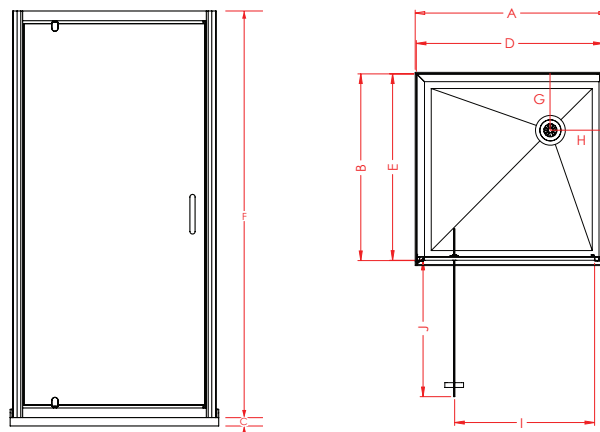

BRIGHTON

2-SIDED

Enhance your Kiwi bathroom with the Raymor Brighton Shower. Featuring EnduroShield pre-coated glass for superb resistance against staining, build-up, and etching from soap scum, limescale, dirt, grime, salt, and chlorine spray. This shower boasts a 1950mm high screen, 6mm toughened safety glass, and a stainless-steel pivot block for durability.

900x900mm Side Mould
Liner Offset Waste Chrome

SKU: 822544

Features & Benefits

- 6mm Safety Glass (AS/NZS 2208)
- Chrome, White or Black Frame Available
- Pre-coated with Enduroshield for easy cleaning
- 1950mm High Door and Returns
- 65mm High Profile Acrylic Tray with Offset Waste Options Available
- Flat, Side or Corner Mould Liner Options

SPECIFICATIONS

DOOR x RETURN	TRAY			DOOR SET*			WASTE		OPENING DOOR	
	A	B	C	D (± 6)	E (± 6)	F	G	H	I	J
900x900mm	900	900	65	880	880	1950	150	150	610	585