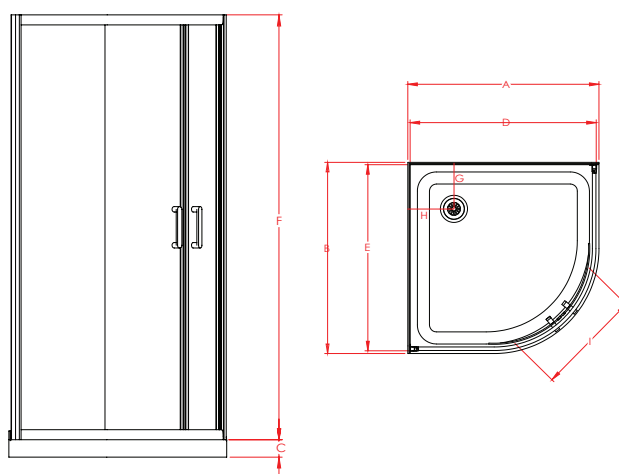

1000x1000mm Corner Mould **SKU: 822569**  
Liner Offset Waste Chrome

### Features & Benefits

- 6mm Safety Glass (AS/NZS 2208)
- Chrome or White Frame Available
- Pre-coated with Enduroshield for easy cleaning
- 1950mm High Door and Returns
- 65mm High Profile Acrylic Tray with Offset Waste Options
- Flat, Side or Corner Mould Liner Options

### SPECIFICATIONS

DOOR x RETURN	TRAY			DOOR SET*			WASTE		OPENING DOOR
	A	B	C	D (± 6)	E (± 6)	F	G	H	I
1000x1000mm	1000	1000	65	980	980	1950	150	150	540