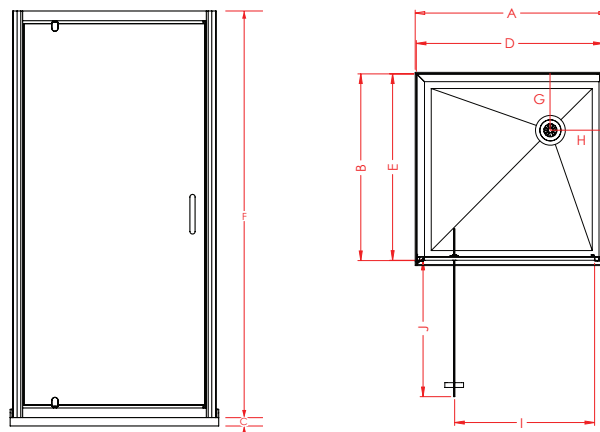

1000x1000mm Flat Liner  
Offset Waste Black

SKU: 822555

#### Features & Benefits

- 6mm Safety Glass (AS/NZS 2208)
- Chrome, White or Black Frame Available
- Pre-coated with Enduroshield for easy cleaning
- 1950mm High Door and Returns
- 65mm High Profile Acrylic Tray with Offset Waste Options Available
- Flat, Side or Corner Mould Liner Options

### SPECIFICATIONS

DOOR x RETURN	TRAY			DOOR SET*			WASTE		OPENING DOOR	
	A	B	C	D (± 6)	E (± 6)	F	G	H	I	J
1000x1000mm	1000	1000	65	980	980	1950	150	150	710	685