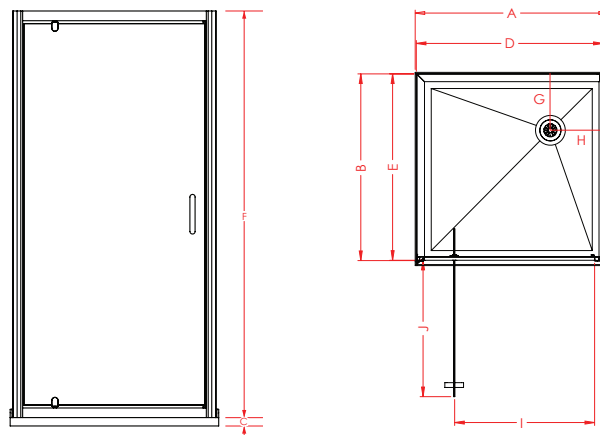

BRIGHTON

2-SIDED

Enhance your Kiwi bathroom with the Raymor Brighton Shower. Featuring EnduroShield pre-coated glass for superb resistance against staining, build-up, and etching from soap scum, limescale, dirt, grime, salt, and chlorine spray. This shower boasts a 1950mm high screen, 6mm toughened safety glass, and a stainless-steel pivot block for durability.

900x900mm Flat Liner Offset Waste Black **SKU: 822546**
Waste Black

Features & Benefits

- 6mm Safety Glass (AS/NZS 2208)
- Chrome, White or Black Frame Available
- Pre-coated with Enduroshield for easy cleaning
- 1950mm High Door and Returns
- 65mm High Profile Acrylic Tray with Offset Waste Options Available
- Flat, Side or Corner Mould Liner Options

SPECIFICATIONS

DOOR x RETURN	TRAY			DOOR SET*			WASTE		OPENING DOOR	
	A	B	C	D (± 6)	E (± 6)	F	G	H	I	J
900x900mm	900	900	65	880	880	1950	150	150	610	585