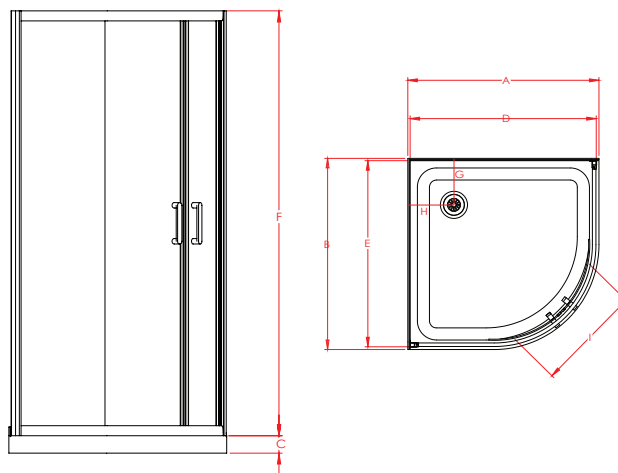

BRIGHTON CURVED

Enhance your Kiwi bathroom with the Raymor Brighton Shower. Featuring EnduroShield pre-coated glass for superb resistance against staining, build-up, and etching from soap scum, limescale, dirt, grime, salt, and chlorine spray. This shower boasts a 1950mm high screen, 6mm toughened safety glass, and a stainless-steel pivot block for durability.

900x900mm Corner Mould
Liner Offset Waste White **SKU: 822560**

Features & Benefits

- 6mm Safety Glass (AS/NZS 2208)
- Chrome or White Frame Available
- Pre-coated with Enduroshield for easy cleaning
- 1950mm High Door and Returns
- 65mm High Profile Acrylic Tray with Offset Waste Options
- Flat, Side or Corner Mould Liner Options

*Protected and Licensed under Patent No.529079

SPECIFICATIONS

DOOR x RETURN	TRAY			DOOR SET*			WASTE		OPENING DOOR
	A	B	C	D (± 6)	E (± 6)	F	G	H	I
900x900mm	900	900	65	880	880	1950	150	150	540