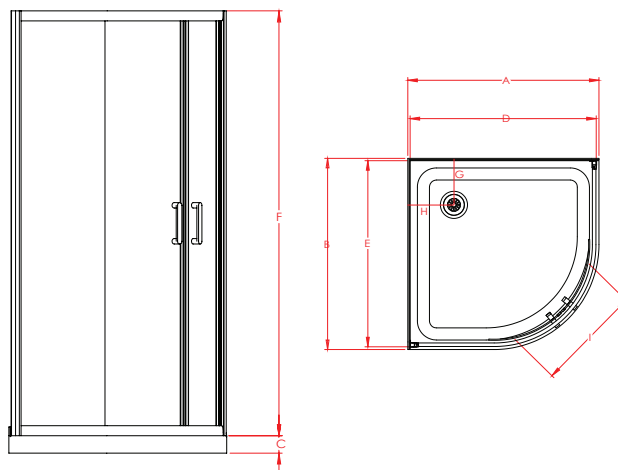

BRIGHTON CURVED

Enhance your Kiwi bathroom with the Raymor Brighton Shower. Featuring EnduroShield pre-coated glass for superb resistance against staining, build-up, and etching from soap scum, limescale, dirt, grime, salt, and chlorine spray. This shower boasts a 1950mm high screen, 6mm toughened safety glass, and a stainless-steel pivot block for durability.

900x900mm Side Mould
Liner Offset Waste Chrome

SKU: 822562

Features & Benefits

- 6mm Safety Glass (AS/NZS 2208)
- Chrome or White Frame Available
- Pre-coated with Enduroshield for easy cleaning
- 1950mm High Door and Returns
- 65mm High Profile Acrylic Tray with Offset Waste Options
- Flat, Side or Corner Mould Liner Options

SPECIFICATIONS

DOOR x RETURN	TRAY			DOOR SET*			WASTE		OPENING DOOR
	A	B	C	D (± 6)	E (± 6)	F	G	H	I
900x900mm	900	900	65	880	880	1950	150	150	540