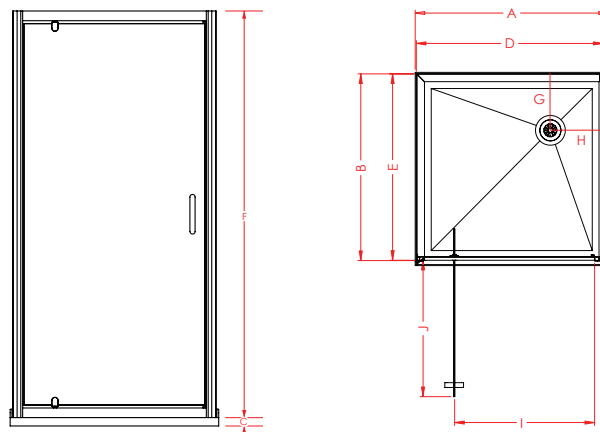

BRIGHTON

2-SIDED

Enhance your Kiwi bathroom with the Raymor Brighton Shower. Featuring EnduroShield pre-coated glass for superb resistance against staining, build-up, and etching from soap scum, limescale, dirt, grime, salt, and chlorine spray. This shower boasts a 1950mm high screen, 6mm toughened safety glass, and a stainless-steel pivot block for durability.

1000x1000mm Side Mould
Liner Offset Waste Chrome

SKU: 822553

Features & Benefits

- 6mm Safety Glass (AS/NZS 2208)
- Chrome, White or Black Frame Available
- Pre-coated with Enduroshield for easy cleaning
- 1950mm High Door and Returns
- 65mm High Profile Acrylic Tray with Offset Waste Options Available
- Flat, Side or Corner Mould Liner Options

SPECIFICATIONS

DOOR x RETURN	TRAY			DOOR SET*			WASTE		OPENING DOOR	
	A	B	C	D (± 6)	E (± 6)	F	G	H	I	J
1000x1000mm	1000	1000	65	980	980	1950	150	150	710	685