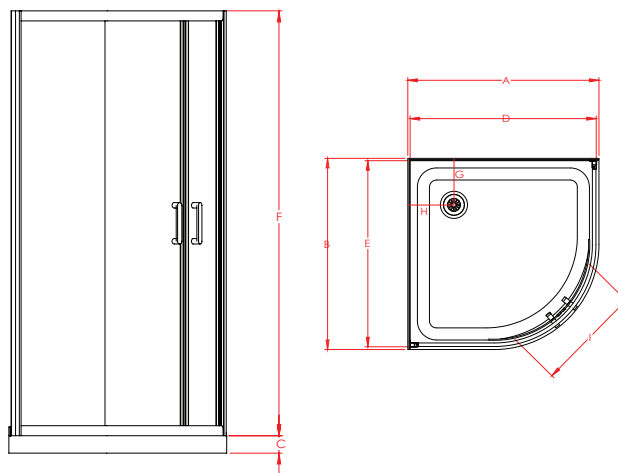

## BRIGHTON CURVED

Enhance your Kiwi bathroom with the Raymor Brighton Shower. Featuring EnduroShield pre-coated glass for superb resistance against staining, build-up, and etching from soap scum, limescale, dirt, grime, salt, and chlorine spray. This shower boasts a 1950mm high screen, 6mm toughened safety glass, and a stainless-steel pivot block for durability.

900x900mm Flat Liner Offset **SKU: 822561**  
Waste Chrome

### Features & Benefits

- 6mm Safety Glass (AS/NZS 2208)
- Chrome or White Frame Available
- Pre-coated with Enduroshield for easy cleaning
- 1950mm High Door and Returns
- 65mm High Profile Acrylic Tray with Offset Waste Options
- Flat, Side or Corner Mould Liner Options

### SPECIFICATIONS

DOOR x RETURN	TRAY			DOOR SET*			WASTE		OPENING DOOR
	A	B	C	D (± 6)	E (± 6)	F	G	H	I
900x900mm	900	900	65	880	880	1950	150	150	540