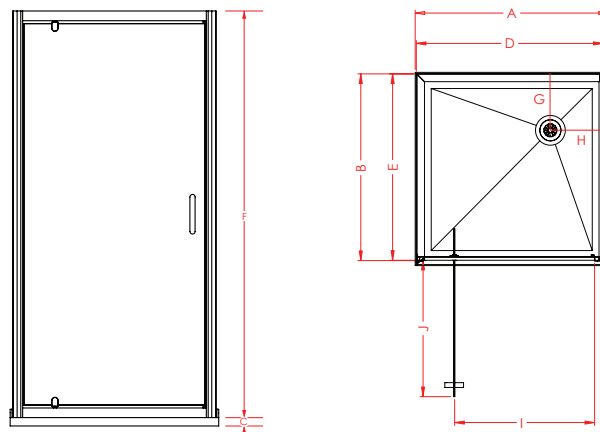

BRIGHTON

2-SIDED

Enhance your Kiwi bathroom with the Raymor Brighton Shower. Featuring EnduroShield pre-coated glass for superb resistance against staining, build-up, and etching from soap scum, limescale, dirt, grime, salt, and chlorine spray. This shower boasts a 1950mm high screen, 6mm toughened safety glass, and a stainless-steel pivot block for durability.

1000x1000mm Flat Liner
Offset Waste Chrome

SKU: 822552

Features & Benefits

- 6mm Safety Glass (AS/NZS 2208)
- Chrome, White or Black Frame Available
- Pre-coated with Enduroshield for easy cleaning
- 1950mm High Door and Returns
- 65mm High Profile Acrylic Tray with Offset Waste Options Available
- Flat, Side or Corner Mould Liner Options

SPECIFICATIONS

DOOR x RETURN	TRAY			DOOR SET*			WASTE		OPENING DOOR	
	A	B	C	D (± 6)	E (± 6)	F	G	H	I	J
1000x1000mm	1000	1000	65	980	980	1950	150	150	710	685