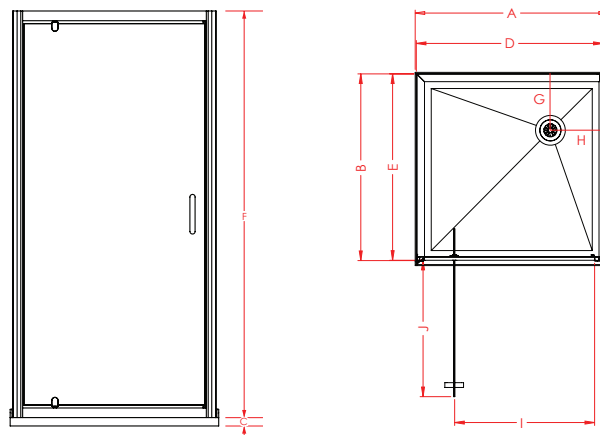

### 2-SIDED

Enhance your Kiwi bathroom with the Raymor Brighton Shower. Featuring EnduroShield pre-coated glass for superb resistance against staining, build-up, and etching from soap scum, limescale, dirt, grime, salt, and chlorine spray. This shower boasts a 1950mm high screen, 6mm toughened safety glass, and a stainless-steel pivot block for durability.

900x900mm Flat Liner Offset **SKU: 822543**  
Waste Chrome

#### Features & Benefits

- 6mm Safety Glass (AS/NZS 2208)
- Chrome, White or Black Frame Available
- Pre-coated with Enduroshield for easy cleaning
- 1950mm High Door and Returns
- 65mm High Profile Acrylic Tray with Offset Waste Options Available
- Flat, Side or Corner Mould Liner Options

### SPECIFICATIONS

DOOR x RETURN	TRAY			DOOR SET*			WASTE		OPENING DOOR	
	A	B	C	D (± 6)	E (± 6)	F	G	H	I	J
900x900mm	900	900	65	880	880	1950	150	150	610	585