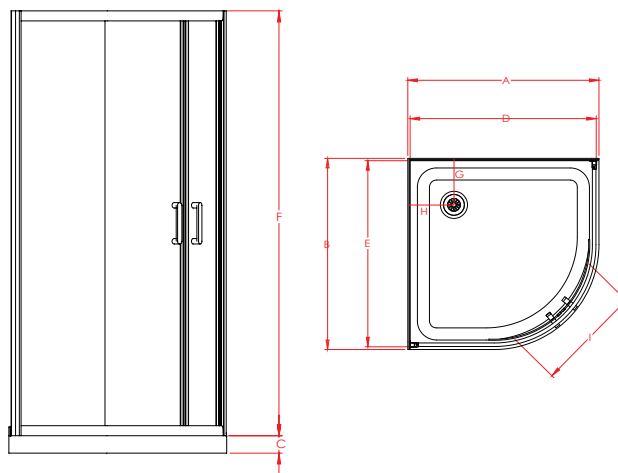

900x900mm Corner Mould  
Liner Offset Waste Chrome

SKU: 822563

### Features & Benefits

- 6mm Safety Glass (AS/NZS 2208)
- Chrome or White Frame Available
- Pre-coated with Enduroshield for easy cleaning
- 1950mm High Door and Returns
- 65mm High Profile Acrylic Tray with Offset Waste Options
- Flat, Side or Corner Mould Liner Options

## SPECIFICATIONS

DOOR x RETURN	TRAY			DOOR SET*			WASTE		OPENING DOOR
	A	B	C	D (± 6)	E (± 6)	F	G	H	I
900x900mm	900	900	65	880	880	1950	150	150	540