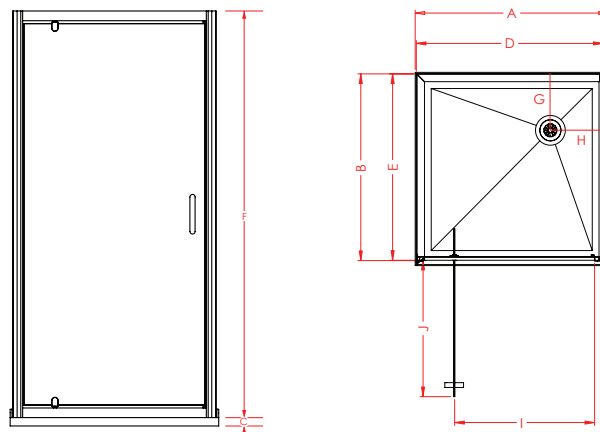

BRIGHTON

2-SIDED

Enhance your Kiwi bathroom with the Raymor Brighton Shower. Featuring EnduroShield pre-coated glass for superb resistance against staining, build-up, and etching from soap scum, limescale, dirt, grime, salt, and chlorine spray. This shower boasts a 1950mm high screen, 6mm toughened safety glass, and a stainless-steel pivot block for durability.

1000x1000mm Corner Mould **SKU: 822554**
Liner Offset Waste Chrome

Features & Benefits

- 6mm Safety Glass (AS/NZS 2208)
- Chrome, White or Black Frame Available
- Pre-coated with Enduroshield for easy cleaning
- 1950mm High Door and Returns
- 65mm High Profile Acrylic Tray with Offset Waste Options Available
- Flat, Side or Corner Mould Liner Options

*Protected and Licensed under Patent No.529079

SPECIFICATIONS

DOOR x RETURN	TRAY			DOOR SET*			WASTE		OPENING DOOR	
	A	B	C	D (± 6)	E (± 6)	F	G	H	I	J
1000x1000mm	1000	1000	65	980	980	1950	150	150	710	685