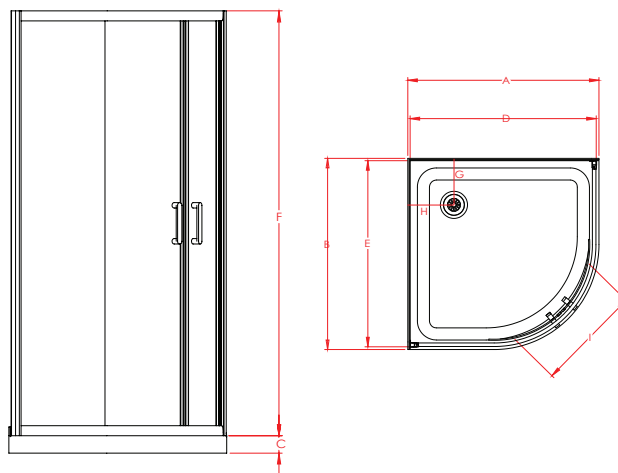

1000x1000mm Side Mould  
Liner Offset Waste Chrome

SKU: 822568

### Features & Benefits

- 6mm Safety Glass (AS/NZS 2208)
- Chrome or White Frame Available
- Pre-coated with Enduroshield for easy cleaning
- 1950mm High Door and Returns
- 65mm High Profile Acrylic Tray with Offset Waste Options
- Flat, Side or Corner Mould Liner Options

### SPECIFICATIONS

DOOR x RETURN	TRAY			DOOR SET*			WASTE		OPENING DOOR
	A	B	C	D (± 6)	E (± 6)	F	G	H	I
1000x1000mm	1000	1000	65	980	980	1950	150	150	540