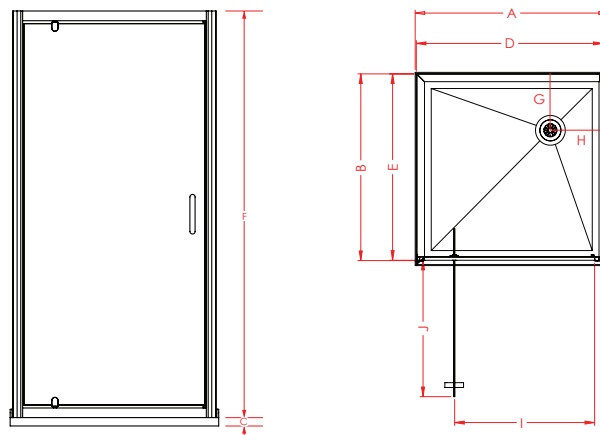

BRIGHTON

2-SIDED

Enhance your Kiwi bathroom with the Raymor Brighton Shower. Featuring EnduroShield pre-coated glass for superb resistance against staining, build-up, and etching from soap scum, limescale, dirt, grime, salt, and chlorine spray. This shower boasts a 1950mm high screen, 6mm toughened safety glass, and a stainless-steel pivot block for durability.

900x900mm Corner Mould
Liner Offset Waste Chrome

SKU: 822545

Features & Benefits

- 6mm Safety Glass (AS/NZS 2208)
- Chrome, White or Black Frame Available
- Pre-coated with Enduroshield for easy cleaning
- 1950mm High Door and Returns
- 65mm High Profile Acrylic Tray with Offset Waste Options Available
- Flat, Side or Corner Mould Liner Options

*Protected and Licensed under Patent No.529079

SPECIFICATIONS

DOOR x RETURN	TRAY			DOOR SET*			WASTE		OPENING DOOR	
	A	B	C	D (± 6)	E (± 6)	F	G	H	I	J
900x900mm	900	900	65	880	880	1950	150	150	610	585