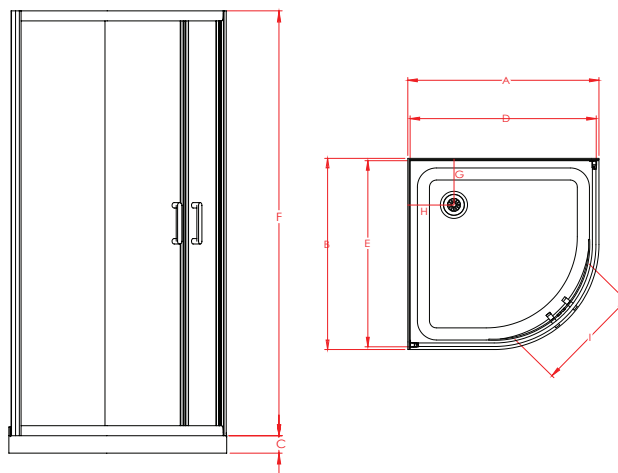

1000x1000mm Flat Liner  
Offset Waste White

SKU: 822564

### Features & Benefits

- 6mm Safety Glass (AS/NZS 2208)
- Chrome or White Frame Available
- Pre-coated with Enduroshield for easy cleaning
- 1950mm High Door and Returns
- 65mm High Profile Acrylic Tray with Offset Waste Options
- Flat, Side or Corner Mould Liner Options

### SPECIFICATIONS

DOOR x RETURN	TRAY			DOOR SET*			WASTE		OPENING DOOR
	A	B	C	D (± 6)	E (± 6)	F	G	H	I
1000x1000mm	1000	1000	65	980	980	1950	150	150	540