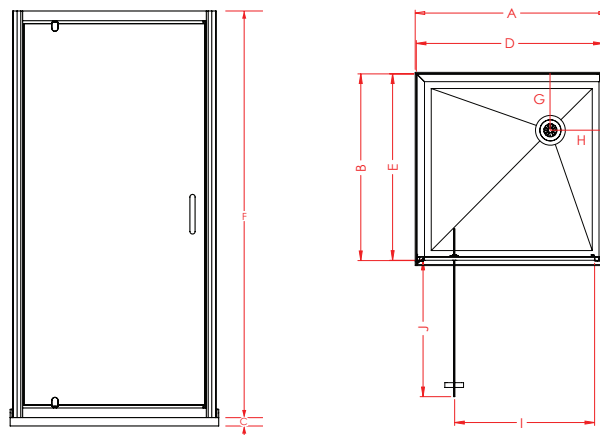

BRIGHTON

2-SIDED

Enhance your Kiwi bathroom with the Raymor Brighton Shower. Featuring EnduroShield pre-coated glass for superb resistance against staining, build-up, and etching from soap scum, limescale, dirt, grime, salt, and chlorine spray. This shower boasts a 1950mm high screen, 6mm toughened safety glass, and a stainless-steel pivot block for durability.

900x900mm Side Mould
Liner Offset Waste Black

SKU: 822547

Features & Benefits

- 6mm Safety Glass (AS/NZS 2208)
- Chrome, White or Black Frame Available
- Pre-coated with Enduroshield for easy cleaning
- 1950mm High Door and Returns
- 65mm High Profile Acrylic Tray with Offset Waste Options Available
- Flat, Side or Corner Mould Liner Options

SPECIFICATIONS

| DOOR x RETURN | TRAY | | | DOOR SET* | | | WASTE | | OPENING DOOR | |
|---------------|------|-----|----|-----------|---------|------|-------|-----|--------------|-----|
| | A | B | C | D (± 6) | E (± 6) | F | G | H | I | J |
| 900x900mm | 900 | 900 | 65 | 880 | 880 | 1950 | 150 | 150 | 610 | 585 |