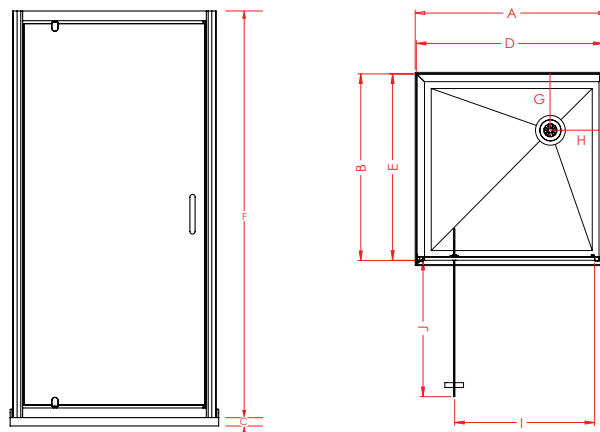

### 2-SIDED

Enhance your Kiwi bathroom with the Raymor Brighton Shower. Featuring EnduroShield pre-coated glass for superb resistance against staining, build-up, and etching from soap scum, limescale, dirt, grime, salt, and chlorine spray. This shower boasts a 1950mm high screen, 6mm toughened safety glass, and a stainless-steel pivot block for durability.

1000x1000mm Side Mould  
Liner Offset Waste White **SKU: 822550**

#### Features & Benefits

- 6mm Safety Glass (AS/NZS 2208)
- Chrome, White or Black Frame Available
- Pre-coated with Enduroshield for easy cleaning
- 1950mm High Door and Returns
- 65mm High Profile Acrylic Tray with Offset Waste Options Available
- Flat, Side or Corner Mould Liner Options

#### SPECIFICATIONS

DOOR x RETURN	TRAY			DOOR SET*			WASTE		OPENING DOOR	
	A	B	C	D (± 6)	E (± 6)	F	G	H	I	J
1000x1000mm	1000	1000	65	980	980	1950	150	150	710	685