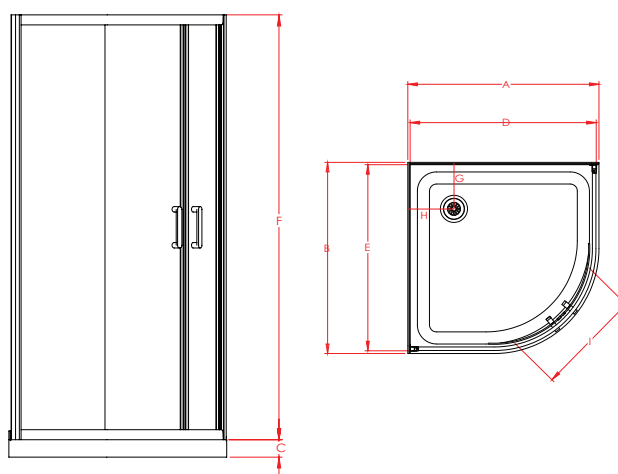

1000x1000mm Flat Liner  
Offset Waste Chrome

SKU: 822567

### Features & Benefits

- 6mm Safety Glass (AS/NZS 2208)
- Chrome or White Frame Available
- Pre-coated with Enduroshield for easy cleaning
- 1950mm High Door and Returns
- 65mm High Profile Acrylic Tray with Offset Waste Options
- Flat, Side or Corner Mould Liner Options

### SPECIFICATIONS

| DOOR x RETURN | TRAY |      |    | DOOR SET* |         |      | WASTE |     | OPENING DOOR |
|---------------|------|------|----|-----------|---------|------|-------|-----|--------------|
|               | A    | B    | C  | D (± 6)   | E (± 6) | F    | G     | H   | I            |
| 1000x1000mm   | 1000 | 1000 | 65 | 980       | 980     | 1950 | 150   | 150 | 540          |