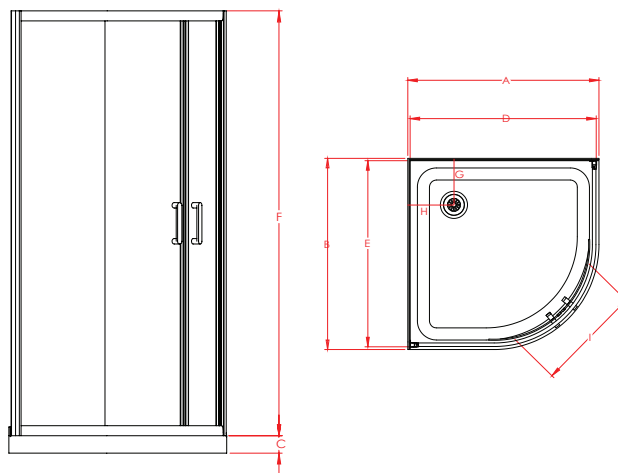

BRIGHTON CURVED

Enhance your Kiwi bathroom with the Raymor Brighton Shower. Featuring EnduroShield pre-coated glass for superb resistance against staining, build-up, and etching from soap scum, limescale, dirt, grime, salt, and chlorine spray. This shower boasts a 1950mm high screen, 6mm toughened safety glass, and a stainless-steel pivot block for durability.

1000x1000mm Corner Mould **SKU: 822566**
Liner Offset Waste White

Features & Benefits

- 6mm Safety Glass (AS/NZS 2208)
- Chrome or White Frame Available
- Pre-coated with Enduroshield for easy cleaning
- 1950mm High Door and Returns
- 65mm High Profile Acrylic Tray with Offset Waste Options
- Flat, Side or Corner Mould Liner Options

*Protected and Licensed under Patent No.529079

SPECIFICATIONS

DOOR x RETURN	TRAY			DOOR SET*			WASTE		OPENING DOOR
	A	B	C	D (± 6)	E (± 6)	F	G	H	I
1000x1000mm	1000	1000	65	980	980	1950	150	150	540