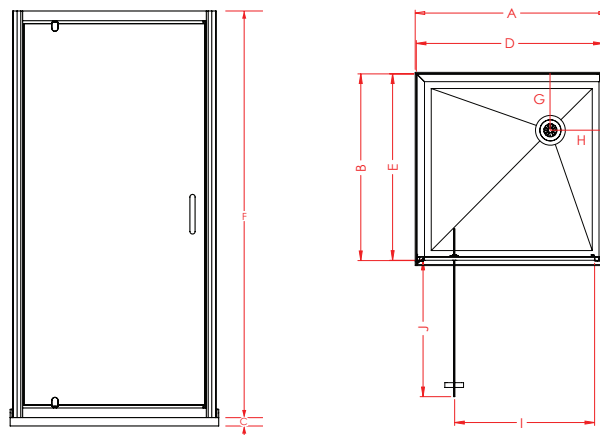

BRIGHTON

2-SIDED

Enhance your Kiwi bathroom with the Raymor Brighton Shower. Featuring EnduroShield pre-coated glass for superb resistance against staining, build-up, and etching from soap scum, limescale, dirt, grime, salt, and chlorine spray. This shower boasts a 1950mm high screen, 6mm toughened safety glass, and a stainless-steel pivot block for durability.

900x900mm Side Mould
Liner Offset Waste Black

SKU: 822547

Features & Benefits

- 6mm Safety Glass (AS/NZS 2208)
- Chrome, White or Black Frame Available
- Pre-coated with Enduroshield for easy cleaning
- 1950mm High Door and Returns
- 65mm High Profile Acrylic Tray with Offset Waste Options Available
- Flat, Side or Corner Mould Liner Options

SPECIFICATIONS

DOOR x RETURN	TRAY			DOOR SET*			WASTE		OPENING DOOR	
	A	B	C	D (± 6)	E (± 6)	F	G	H	I	J
900x900mm	900	900	65	880	880	1950	150	150	610	585