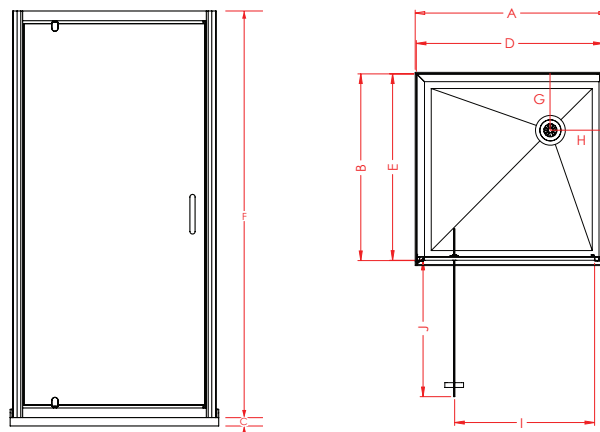

BRIGHTON

2-SIDED

Enhance your Kiwi bathroom with the Raymor Brighton Shower. Featuring EnduroShield pre-coated glass for superb resistance against staining, build-up, and etching from soap scum, limescale, dirt, grime, salt, and chlorine spray. This shower boasts a 1950mm high screen, 6mm toughened safety glass, and a stainless-steel pivot block for durability.

1000x1000mm Corner Mould **SKU: 822551**
Liner Offset Waste White

Features & Benefits

- 6mm Safety Glass (AS/NZS 2208)
- Chrome, White or Black Frame Available
- Pre-coated with Enduroshield for easy cleaning
- 1950mm High Door and Returns
- 65mm High Profile Acrylic Tray with Offset Waste Options Available
- Flat, Side or Corner Mould Liner Options

*Protected and Licensed under Patent No.529079

SPECIFICATIONS

DOOR x RETURN	TRAY			DOOR SET*			WASTE		OPENING DOOR	
	A	B	C	D (± 6)	E (± 6)	F	G	H	I	J
1000x1000mm	1000	1000	65	980	980	1950	150	150	710	685