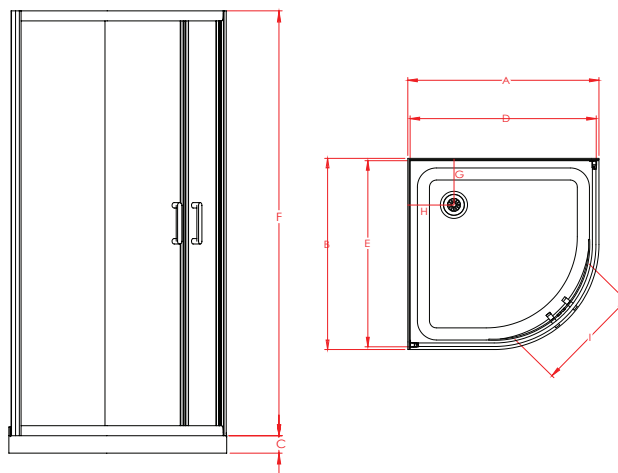

BRIGHTON CURVED

Enhance your Kiwi bathroom with the Raymor Brighton Shower. Featuring EnduroShield pre-coated glass for superb resistance against staining, build-up, and etching from soap scum, limescale, dirt, grime, salt, and chlorine spray. This shower boasts a 1950mm high screen, 6mm toughened safety glass, and a stainless-steel pivot block for durability.

1000x1000mm Side Mould
Liner Offset Waste White **SKU: 822565**

Features & Benefits

- 6mm Safety Glass (AS/NZS 2208)
- Chrome or White Frame Available
- Pre-coated with Enduroshield for easy cleaning
- 1950mm High Door and Returns
- 65mm High Profile Acrylic Tray with Offset Waste Options
- Flat, Side or Corner Mould Liner Options

SPECIFICATIONS

DOOR x RETURN	TRAY			DOOR SET*			WASTE		OPENING DOOR
	A	B	C	D (± 6)	E (± 6)	F	G	H	I
1000x1000mm	1000	1000	65	980	980	1950	150	150	540