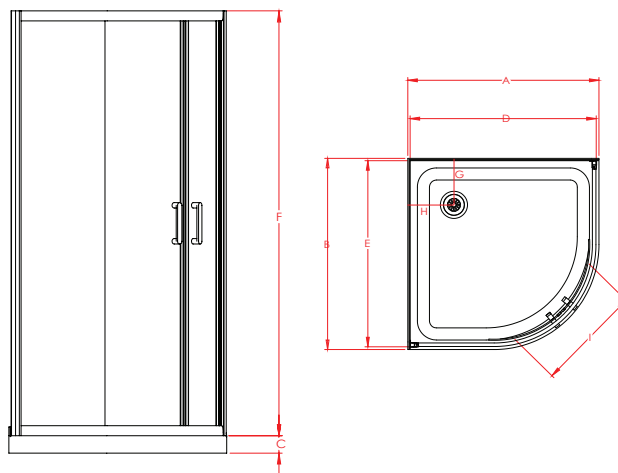

## BRIGHTON CURVED

Enhance your Kiwi bathroom with the Raymor Brighton Shower. Featuring EnduroShield pre-coated glass for superb resistance against staining, build-up, and etching from soap scum, limescale, dirt, grime, salt, and chlorine spray. This shower boasts a 1950mm high screen, 6mm toughened safety glass, and a stainless-steel pivot block for durability.

900x900mm Flat Liner Offset **SKU: 822558**  
Waste White

### Features & Benefits

- 6mm Safety Glass (AS/NZS 2208)
- Chrome or White Frame Available
- Pre-coated with Enduroshield for easy cleaning
- 1950mm High Door and Returns
- 65mm High Profile Acrylic Tray with Offset Waste Options
- Flat, Side or Corner Mould Liner Options

### SPECIFICATIONS

DOOR x RETURN	TRAY			DOOR SET*			WASTE		OPENING DOOR
	A	B	C	D (± 6)	E (± 6)	F	G	H	I
900x900mm	900	900	65	880	880	1950	150	150	540